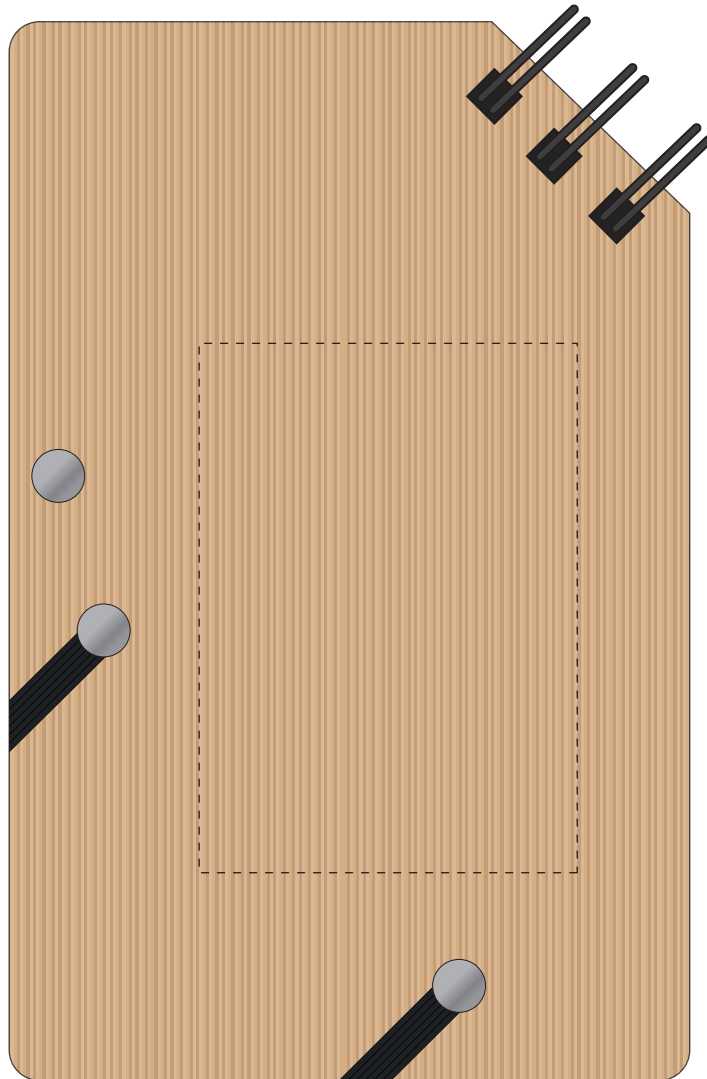

Your Ref:	Quantity:	Product Code: QS1685
Our Ref:	Version: 1	Product Colour: NATURAL

PRINTING CONCERNS:**PRODUCT INFO:**

Please note that this product has Sustainability Markings that are not visible from this perspective

We stock this item in the following colours

**PANTONE REFERENCE(S)**

● Colour 1

ARTWORK SCALE 100%

Product Image for visualisation
- colours may vary

The dashed line is to demonstrate print area and will not appear on your printed item

To proceed, please approve visual via the online system.

ARTWORK SCALE 100%

Max print area: 50mm x 70mm